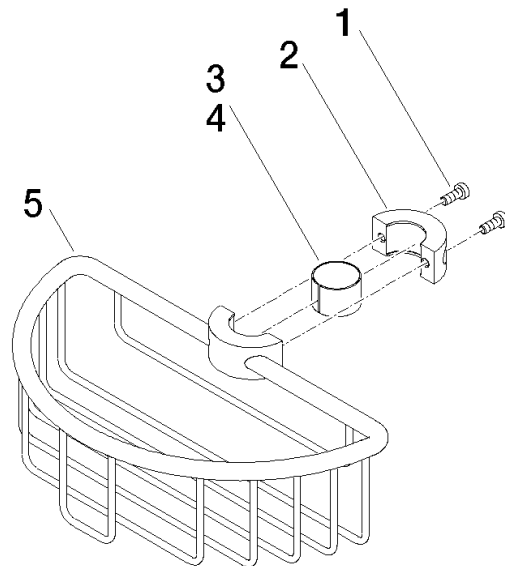

Shower basket for subsequent mounting on riser - Chrome

IMO

82 290 970

- width 200mm
- height 62 mm
- 125mm projection

Fits: IMO, LULU, MADISON, MEM, TARA, CL.1, LISSÉ, VAIA, META, CYO

	Chrome	82 290 970-00
	Brushed Platinum	82 290 970-06
	Platinum	82 290 970-08
	Durabrand (23kt Gold)	82 290 970-09
	Dark Chrome	82 290 970-19
	Light Gold	82 290 970-26
	Brushed Light Gold	82 290 970-27
	Brushed Durabrand (23kt Gold)	82 290 970-28
	Matte Black	82 290 970-33
	Brushed Bronze	82 290 970-42
	Brushed Champagne (22kt Gold)	82 290 970-46
	Champagne (22kt Gold)	82 290 970-47
	Brushed Chrome	82 290 970-93
	Brushed Dark Platinum	82 290 970-99

82 290 970

mm [inches]

82 290 970

### Spare parts list

No.	Item Number	Name	Quantity used	Delivery time
1	09 30 30 054 90	screw	4	2
2	08 17 97 520-00	holder	1	10
3	08 18 40 520 90	sleeve	1	2
4	08 18 40 521 90	sleeve	1	2
5	08 18 90 908-00	basket	1	60