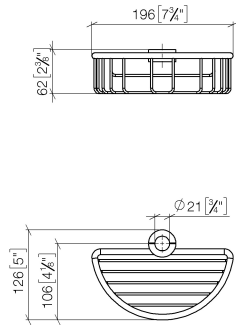

Shower basket for subsequent mounting on riser - Chrome

IMO

82 290 970

- width 200mm
- height 62 mm
- 125mm projection

Fits: IMO, LULU, MADISON, MEM, TARA, CL.1, LISSÉ, VAIA, META, CYO

	Chrome	82 290 970-00
	Brushed Platinum	82 290 970-06
	Platinum	82 290 970-08
	Durabrand (23kt Gold)	82 290 970-09
	Dark Chrome	82 290 970-19
	Light Gold	82 290 970-26
	Brushed Light Gold	82 290 970-27
	Brushed Durabrand (23kt Gold)	82 290 970-28
	Matte Black	82 290 970-33
	Brushed Bronze	82 290 970-42
	Brushed Champagne (22kt Gold)	82 290 970-46
	Champagne (22kt Gold)	82 290 970-47
	Brushed Chrome	82 290 970-93
	Brushed Dark Platinum	82 290 970-99

82 290 970

mm [inches]

82 290 970

### Spare parts list

No.	Item Number	Name	Quantity used	Delivery time
1	09 30 30 054 90	screw	4	2
2	08 17 97 520-00	holder	1	10
3	08 18 40 520 90	sleeve	1	2
4	08 18 40 521 90	sleeve	1	2
5	08 18 90 908-00	basket	1	60